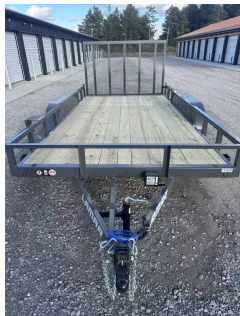

83"x14' Lamar Trailers Steel Utility

\$4,100

Stock #: 11457

VIN: 5RVBU1425TP150167

Category: Steel Utility

Cond.: New

Year: 2026

Make: Lamar Trailers

Model: 83"X14' 7K Utility Trailer

Color: Gray

Width: 83" **Length:** 14'

GVWR: 7,000

ADDITIONAL DETAILS: Weight: 1,737, Payload: 5,263, Pull Type: Bumper, Construction: Steel

Single Axle Utility Specs 7,000lb GVWR
Brakes & Suspension Ez Lube Idler Spring Axles
Tires 205/75 R15 6Ply Tire
Black Wheel
Coupler 2" 7K Ram A-Frame Cast Coupler
Jack 2K Top-Wind Flip Jack
Frame Straight Deck
Wrap Tongue
4" Channel Frame
Standard Height Side Rails
24" Center-To-Center Crossmembers
Treated Yellow Pine Floor
2" X 2" Angle Toprail
Color Premium Powder Coat
Electrical LED Lights
Weather Resistant Harness
Cargo Loading 4' Spring Assisted Lay-Down Gate
Standard Stake Pockets