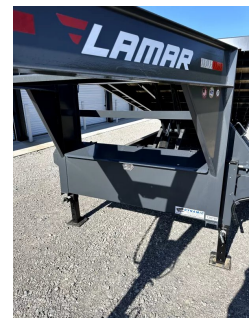

2026 Lamar Trailers 102"x26' Tilt Trailer

\$12,900

Stock #: 11596

VIN: 5RVBF2620TP156021

Category: Tilt

Cond.: New

Year: 2026

Make: Lamar Trailers

Model: 102"X26' 14K Tilt Equipment

Color: Gray

Width: 102" **Length:** 26'

GVWR: 14,000

ADDITIONAL DETAILS: Weight: 5,900, Payload: 8,100, Axles: 2, Pull Type: Gooseneck, Construction: Steel

Deck-over Tilt Specs Deck Mounted Winch Plate
GVWR 14,000lb GVWR
Brakes & Suspension 7K Ez Lube Electric Brake Spring Axles
Jack Dual 10K Drop-Leg Jacks
Coupler 2-5/16" 25K Gooseneck Coupler
Tires 235/80 R16 10Ply Tire
Black Wheel
Color Premium Powder Coat
Electrical Led Lights
Weather Resistant Harness
12V Dc Pump
Cargo Loading Rub Rail
Standard Stake Pockets
Frame 10" 12 Lb I-Beam Frame
16" Center-To-Center Crossmembers
Treated Yellow Pine Floor